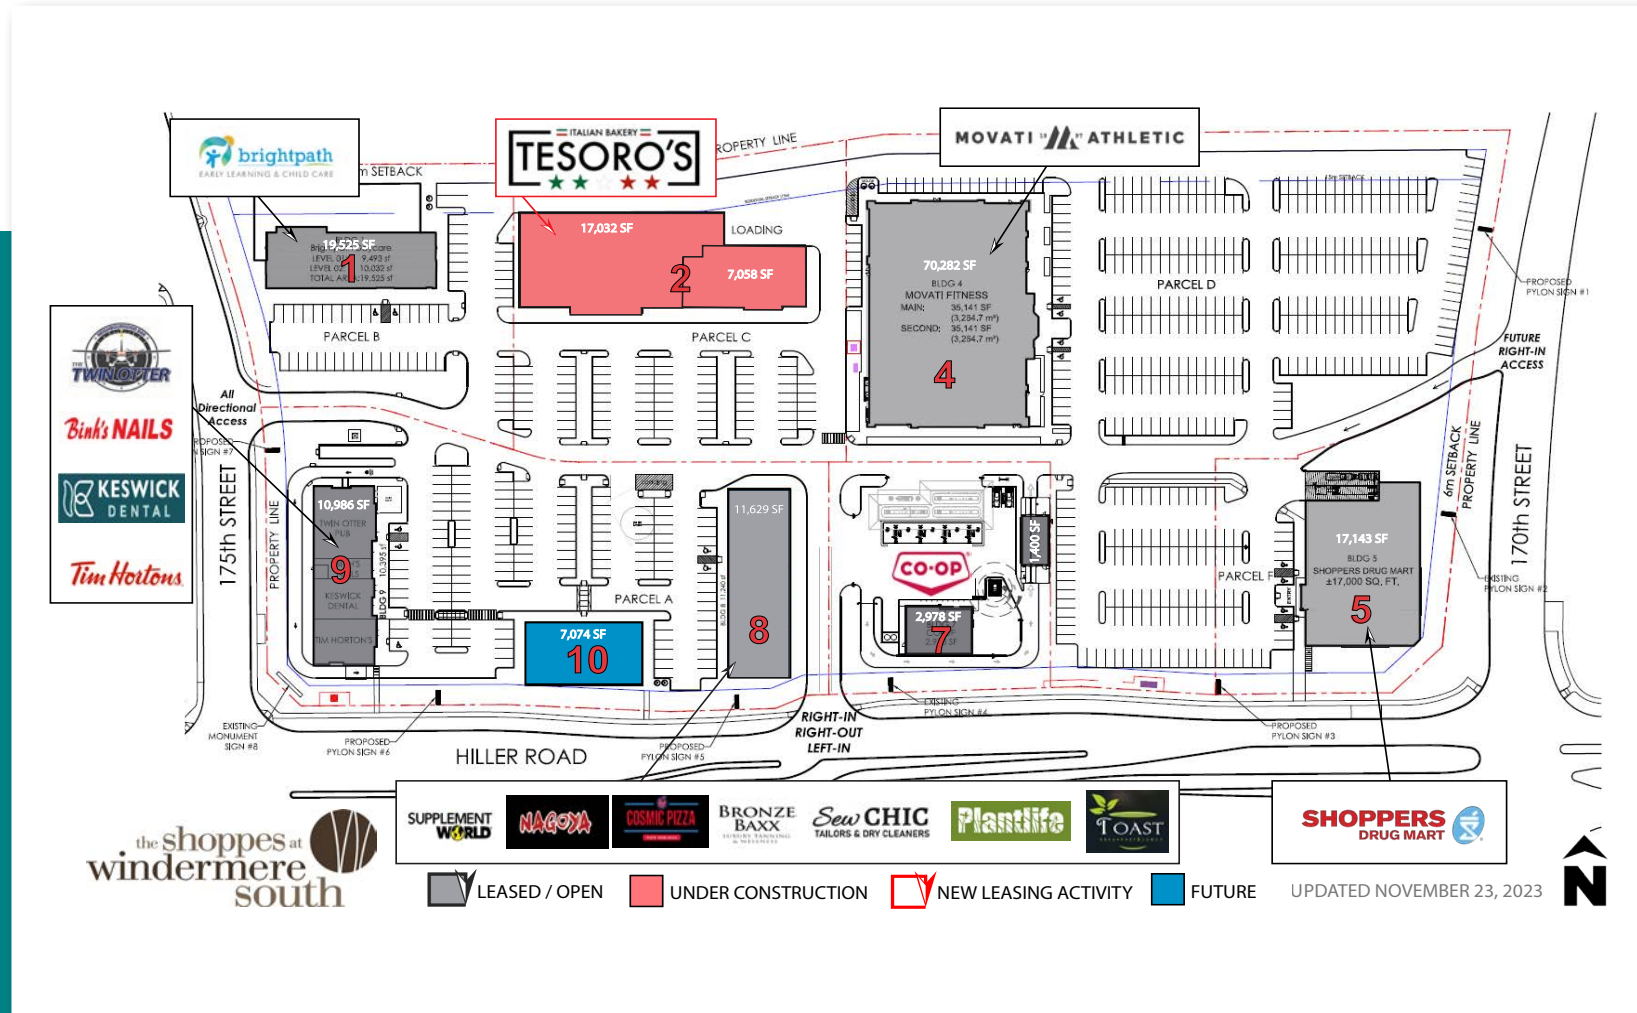

SITE PLAN

SHOPPES AT WINDERMERE SOUTH

COLIN PETER
DIRETOR OF LEASING
HARVARD DEVELOPMENTS

T | 403.268.6640 E | cpeter@harvard.ca

the shoppes at
windermere
south

AERIAL

SHOPPES AT WINDERMERE SOUTH

COLIN PETER
DIRECTOR OF LEASING
HARVARD DEVELOPMENTS